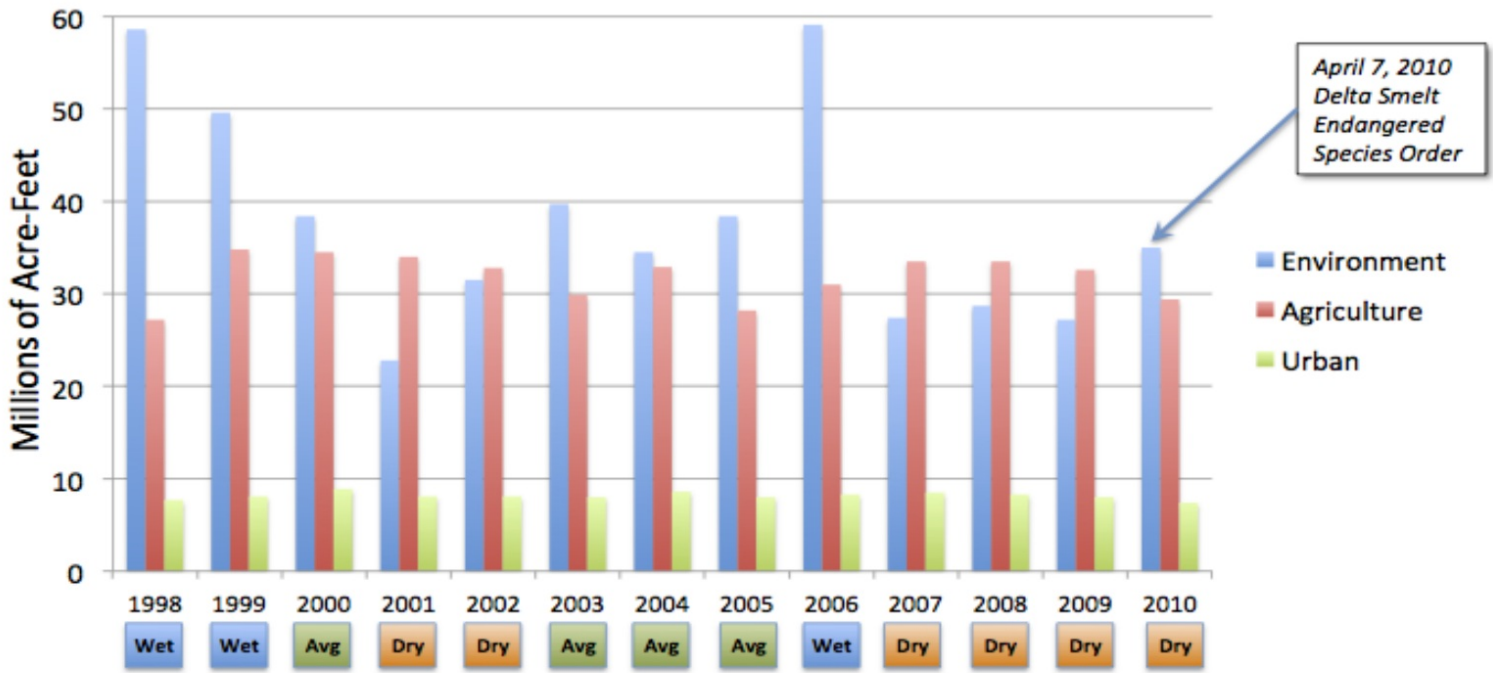

California Water Use: 1998–2010

Source: California Department of Water Resources

California's Water Resources: Variable & Extreme